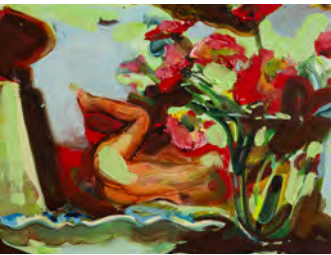

### Eleanor May Watson | Another Window Opens

6 – 27 September 2024

Eleanor May Watson  
*To Be At Hand, With My Curiosity,*  
2024  
Oil on board  
35.6 x 27.9 cm

£ 2,200

Eleanor May Watson  
*We Make Gardens Blow,*  
2024  
Oil and Acrylic on board  
35.6 x 27.9 cm

£ 2,200

Eleanor May Watson  
*I Am Not In This Moment, Myself*  
2024  
Oil on board  
35.6 x 27.9 cm

£ 2,200

Eleanor May Watson  
*The Petals Are Harlequins,*  
2024  
Oil on board  
30.5 x 22.8 cm

£ 2,100

Eleanor May Watson  
*The Day Waves Yellow*,  
2024  
Oil and acrylic on board  
25.4 x 20.3 cm

£ 1,950

Eleanor May Watson  
*Between Us Is This Line*,  
2024  
Oil on board  
30.5 x 22.8.3 cm

£ 2,100

Eleanor May Watson  
*If Life Could Wear That Permanance*,  
2024  
Oil on board  
30.5 x 22.8.3 cm